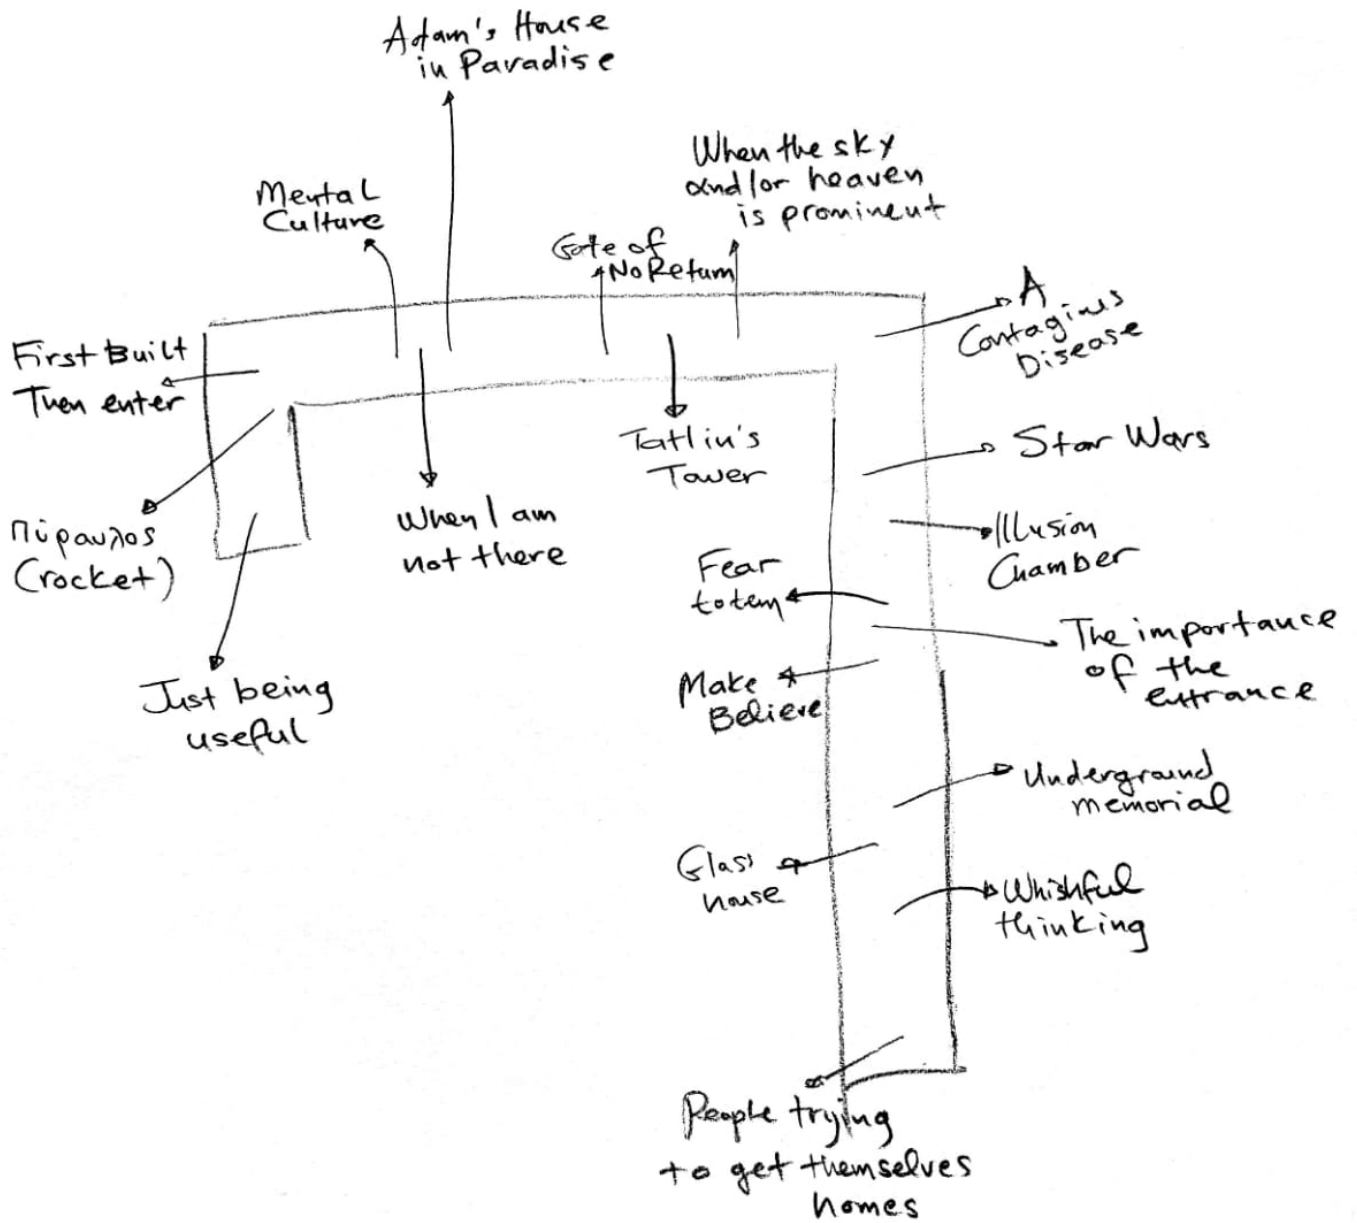

WE NEED TO DO MORE: magical thinking

Paky Vlassopoulou

12 April - 25 May 2024

List of Works

- | | | |
|---|--|---|
| <p>1 <i>People trying to get themselves homes</i>, 2024
Terracotta
11 x 7.5 x 4 cm
Unique</p> | <p>7 <i>Fear totem</i>, 2024
Unfired clay
11.5 x 12.5 x 10 cm
Unique</p> | <p>18 <i>πύραυλος (rocket)</i>, 2024
Terracotta
9 x 6.5 x 4 cm
Unique</p> |
| <p>2 <i>Wishful thinking</i>, 2024
Ceramic
9 x 7.5 x 10 cm
Unique</p> | <p>8 <i>Illusion chamber</i>, 2024
Ceramic
8.5 x 6.5 x 13 cm
Unique</p> | <p>19 <i>Just being useful</i>, 2024
Unfired clay
11 x 19 x 19.5 cm
Unique</p> |
| <p>3 <i>Glass house</i>, 2024
Ceramic
12 x 5.5 x 6 cm
Unique</p> | <p>9 <i>Star wars</i>, 2024
Terracotta
19 x 24 x 24 cm
Unique</p> | <p>20 <i>Untitled</i>, 2024
White wrapping paper, rust, wooden frame, museum & regular glass
52 x 37 x 3 cm
Unique</p> |
| <p>4 <i>Underground memorial</i>, 2024
Terracotta
7.5 x 8 x 6 cm
Unique</p> | <p>10 <i>A contagious disease</i>, 2024
Terracotta
4.5 x 12 x 15 cm
Unique</p> | <p>21 <i>Untitled</i>, 2024
White wrapping paper, rust, wooden frame, museum & regular glass
37 x 27 x 3 cm
Unique</p> |
| <p>5 <i>Make believe</i>, 2024
Terracotta
10.5 x 5.5 x 3.5 cm
Unique</p> | <p>11 <i>Where the sky and/or heaven is prominent</i>, 2024
Unfired clay
7.5 x 6.5 x 6 cm
Unique</p> | <p>22 <i>Untitled</i>, 2024
Silver wrapping paper, alluminium frame, museum & regular glass
42.5 x 30.5 x 2.6 cm
Unique</p> |
| <p>6 <i>The importance of the entrance</i>, 2024
Terracotta
6 x 6 x 4 cm
Unique</p> | <p>12 <i>Tatlin's tower</i>, 2024
Terracotta
20 x 7 x 4.5 cm
Unique</p> | |
| | <p>13 <i>Gate of no return</i>, 2024
ceramic
6.5 X 15 x 13.5 cm
Unique</p> | |
| | <p>14 <i>Adam's house in paradise</i>, 2024
Unfired clay
11.5 x 7.5 x 9 cm
Unique</p> | |
| | <p>15 <i>When I am not there</i>, 2024
Terracotta
12 x 18 x 13.5 cm
Unique</p> | |
| | <p>16 <i>Mental culture</i>, 2024
Ceramic
11 x 17 x 12 cm
Unique</p> | |
| | <p>17 <i>First built then enter</i>, 2024
Terracotta
19 x 19 x 13.5 cm
Unique</p> | |